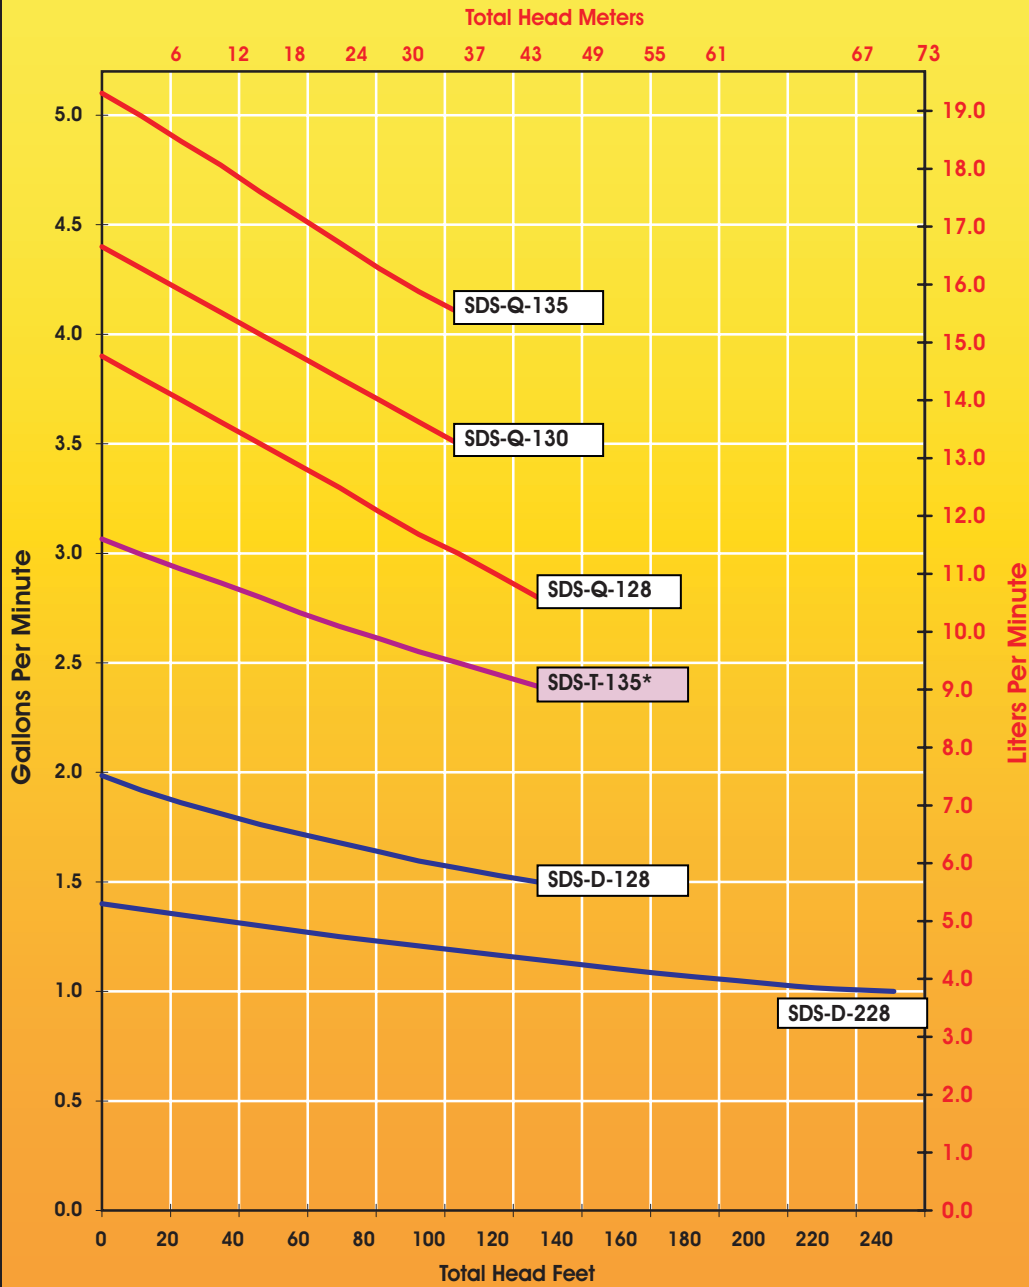

SDS Series Submersible Pumps

* SDS-T series pumps are supplied with Super-Tuff Delrin end bells instead of bronze.