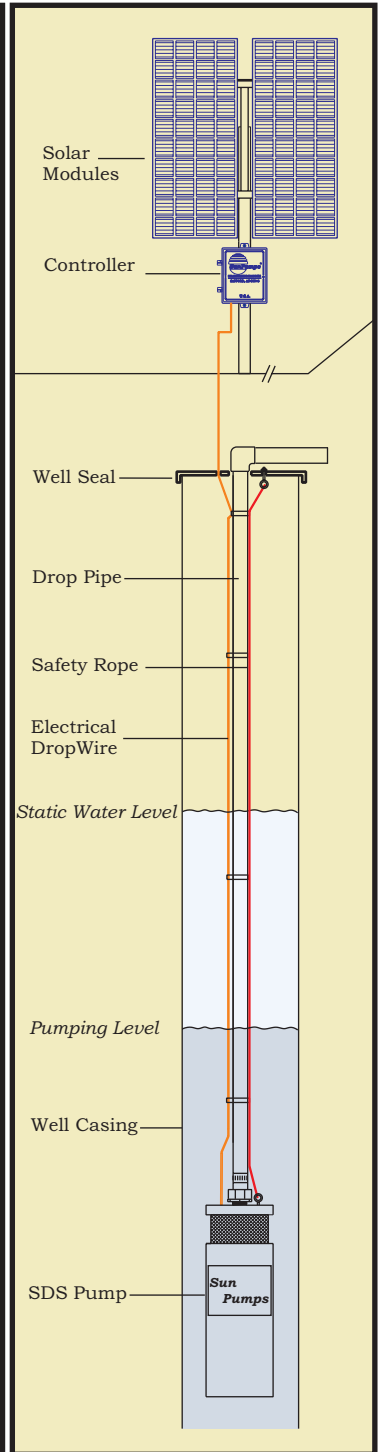

SDS Series Submersible Pumps

* SDS-T series pumps are supplied with Super-Tuff Delrin end bells instead of bronze.